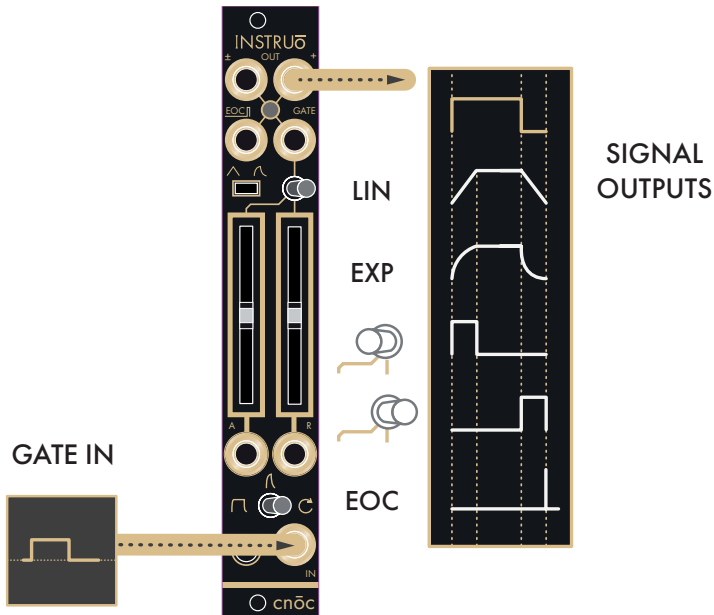

INSTRUO | SPECIALIST
SYNTHESIZERS

cnoc

Function Generator

AR Mode

ASR Mode

Slew/ASR Mode