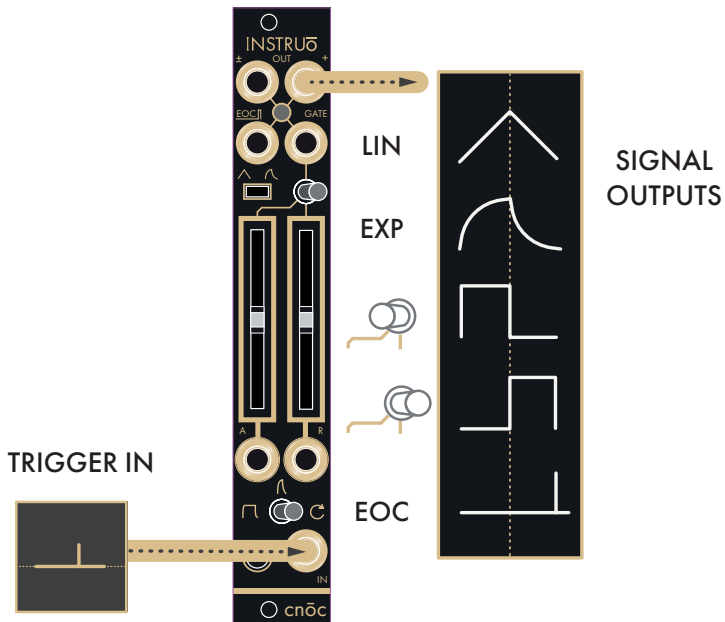

INSTRUO | SPECIALIST
SYNTHESIZERS

cnoc

Function Generator

AR Mode

ASR Mode

Slew/ASR Mode